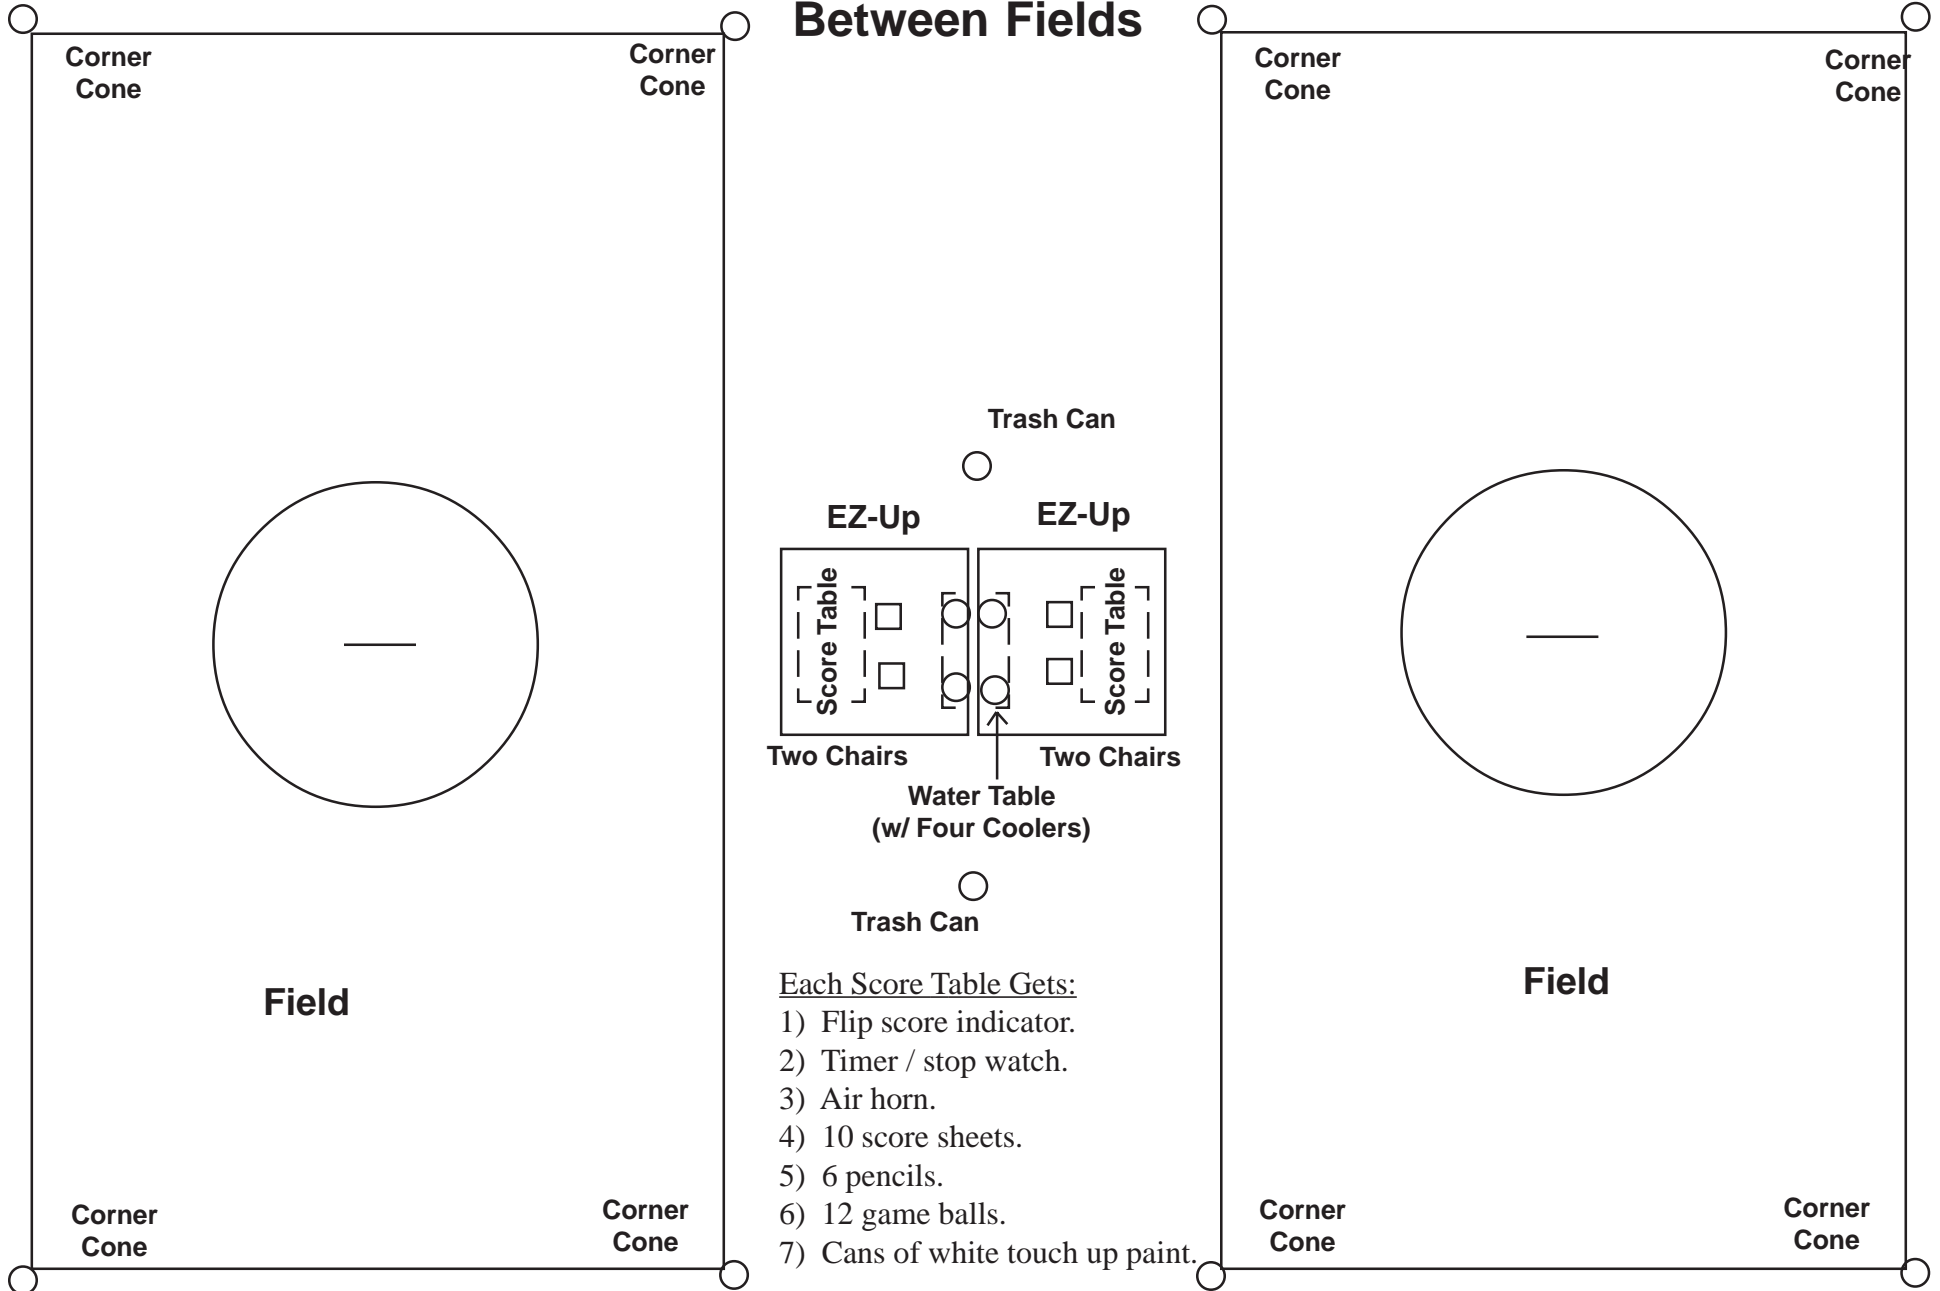

Santa Barbara Shootout

Storke Field Set Up Diagram

Santa Barbara Shootout

Storke Field Set Up Diagram

Between Fields

Santa Barbara Shootout

RecCen Field Set Up Diagram