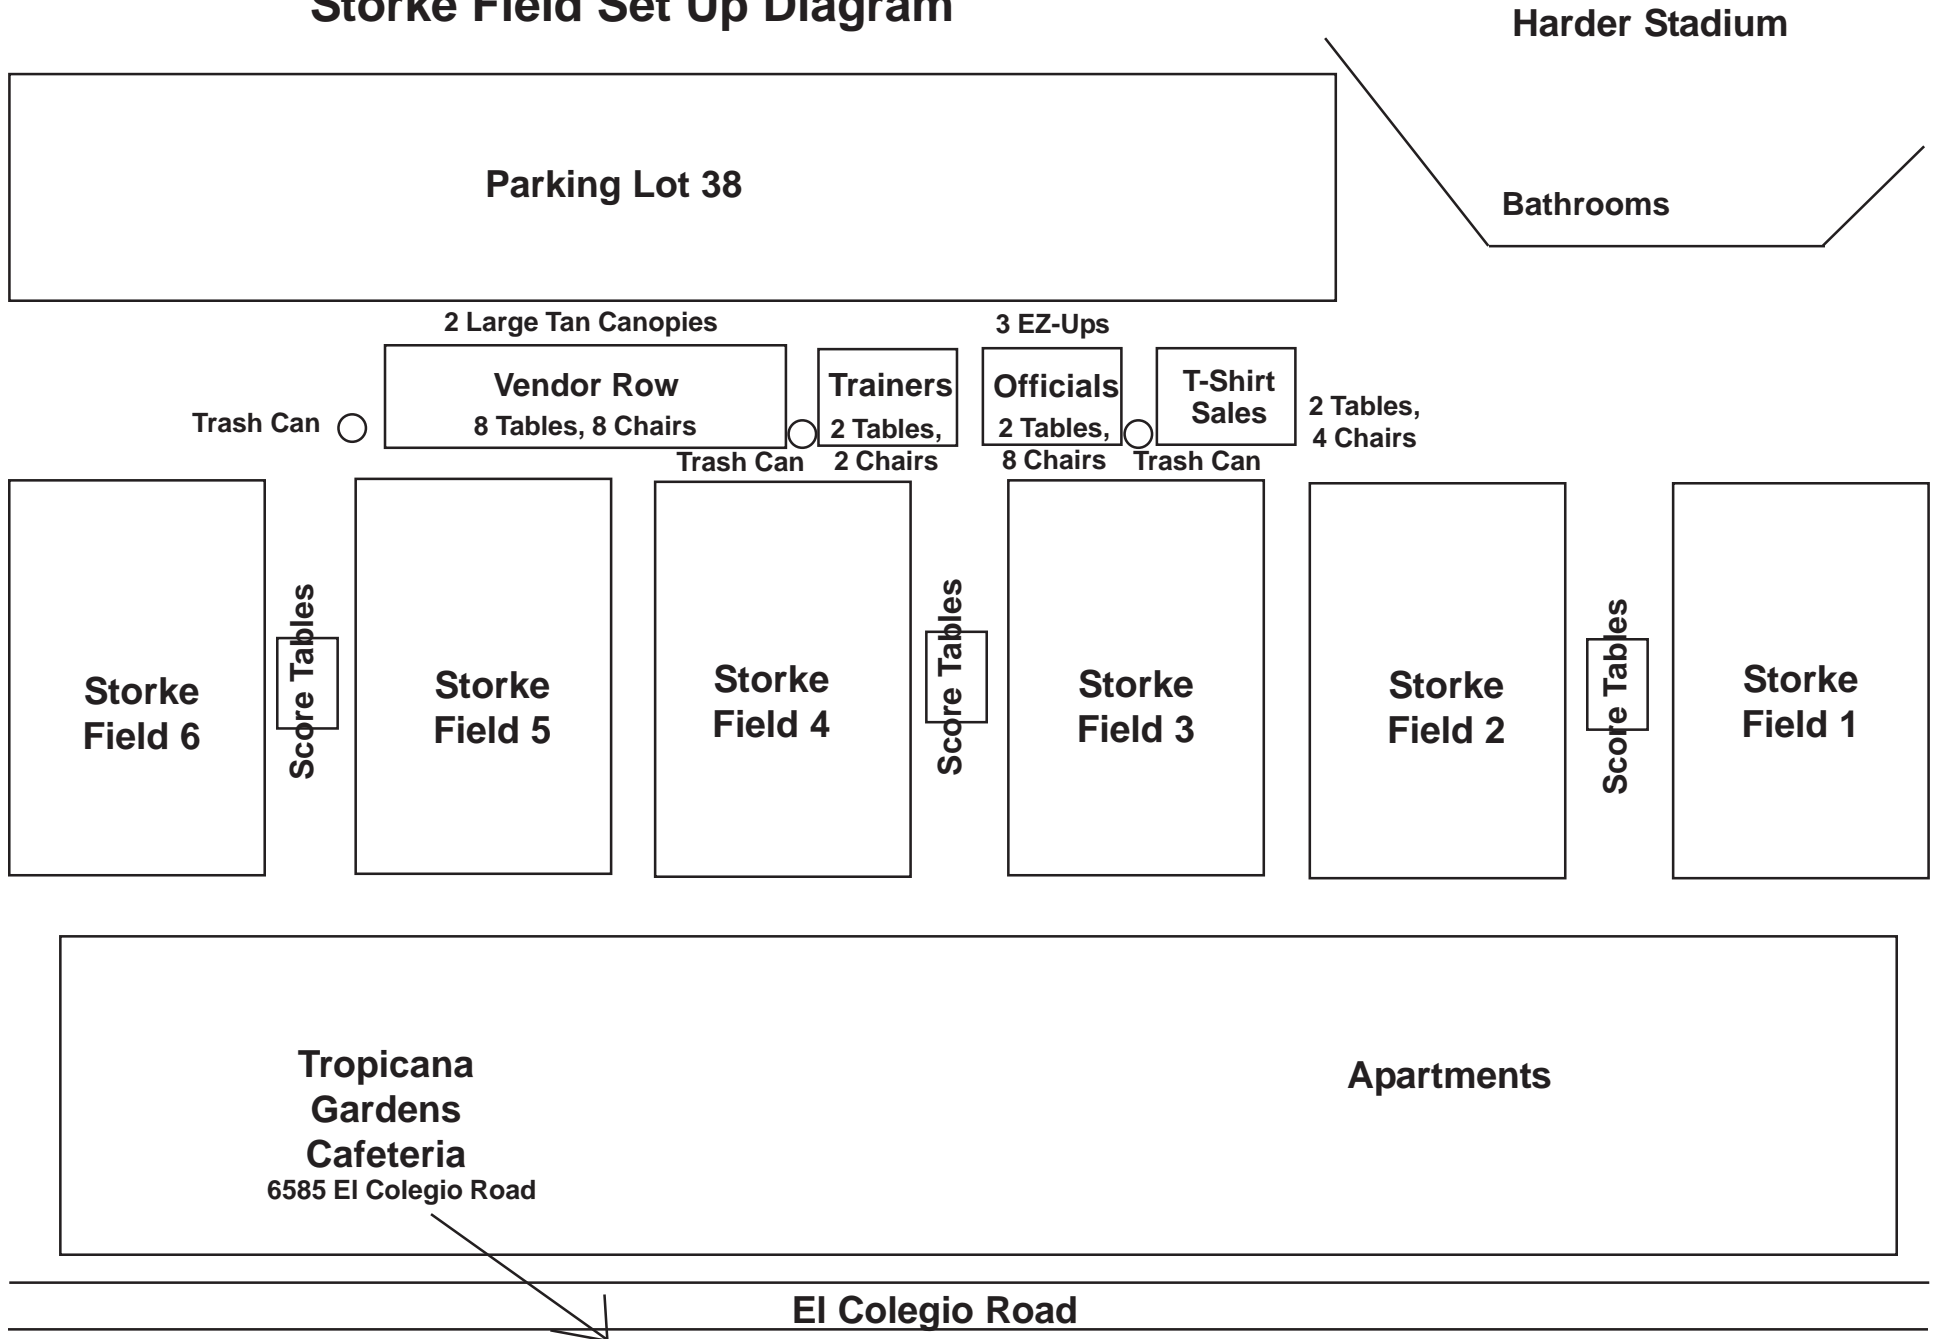

Santa Barbara Shootout Facility Map

Surfaces

RecCen Fields - Field Turf
 Storke Field - Grass
 LAX Field - Grass

Parking Lot Numbers

RecCen Fields - 16 or 18
 Storke Field - 38
 Between Both - 30

Parking Permits

These are available for purchase at self-service kiosks and are required.

Bathrooms

These are available in Rob Gym next to RecCen Fields and Harder Stadium next to Storke Field.

Showers

These are available in the Rob Gym locker rooms.

On The Fields

No food or coffee on turf!
 Spectators are encouraged to sit along the sidelines opposite the team benches.

Please help keep our sport in good standing by picking up after yourselves and your teammates.

Santa Barbara Shootout

Storke Field Set Up Diagram

Santa Barbara Shootout

Storke Field Set Up Diagram

Between Fields

Santa Barbara Shootout

RecCen Field Set Up Diagram