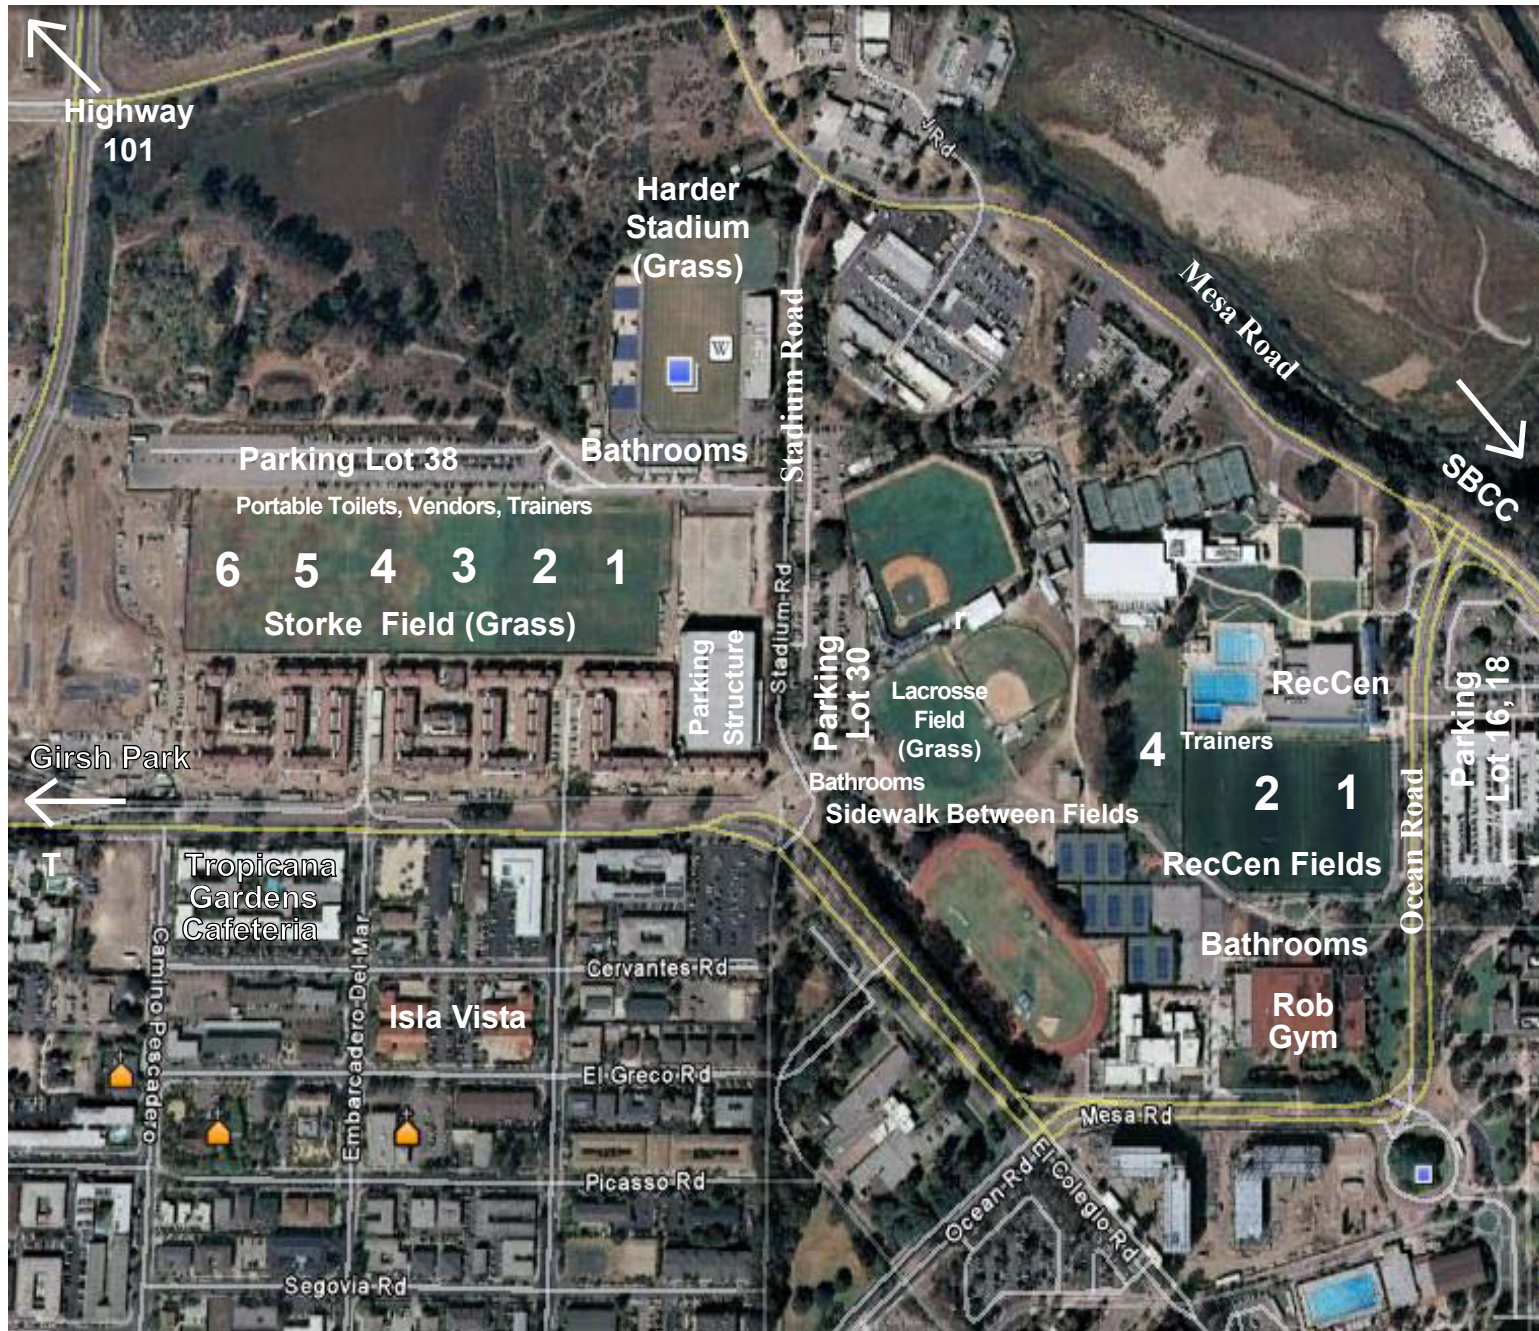

Santa Barbara Shootout Facility Map

Surfaces

RecCen Fields - Field Turf
 Storke Field - Grass
 LAX Field - Grass

Parking Lot Numbers

RecCen Fields - 16 or 18
 Storke Field - 38
 Between Both - 30

Parking Permits

These are available for purchase at self-service kiosks and are required.

Bathrooms

These are available in Rob Gym next to RecCen Fields and Harder Stadium next to Storke Field.

Showers

These are available in the Rob Gym locker rooms.

On The Fields

No food or coffee on turf!
 Spectators are encouraged to sit along the sidelines opposite the team benches.

Please help keep our sport in good standing by picking up after yourselves and your teammates.

Santa Barbara Shootout

Storke Field Set Up Diagram

Santa Barbara Shootout

Storke Field Set Up Diagram

Between Fields

Santa Barbara Shootout

RecCen Field Set Up Diagram