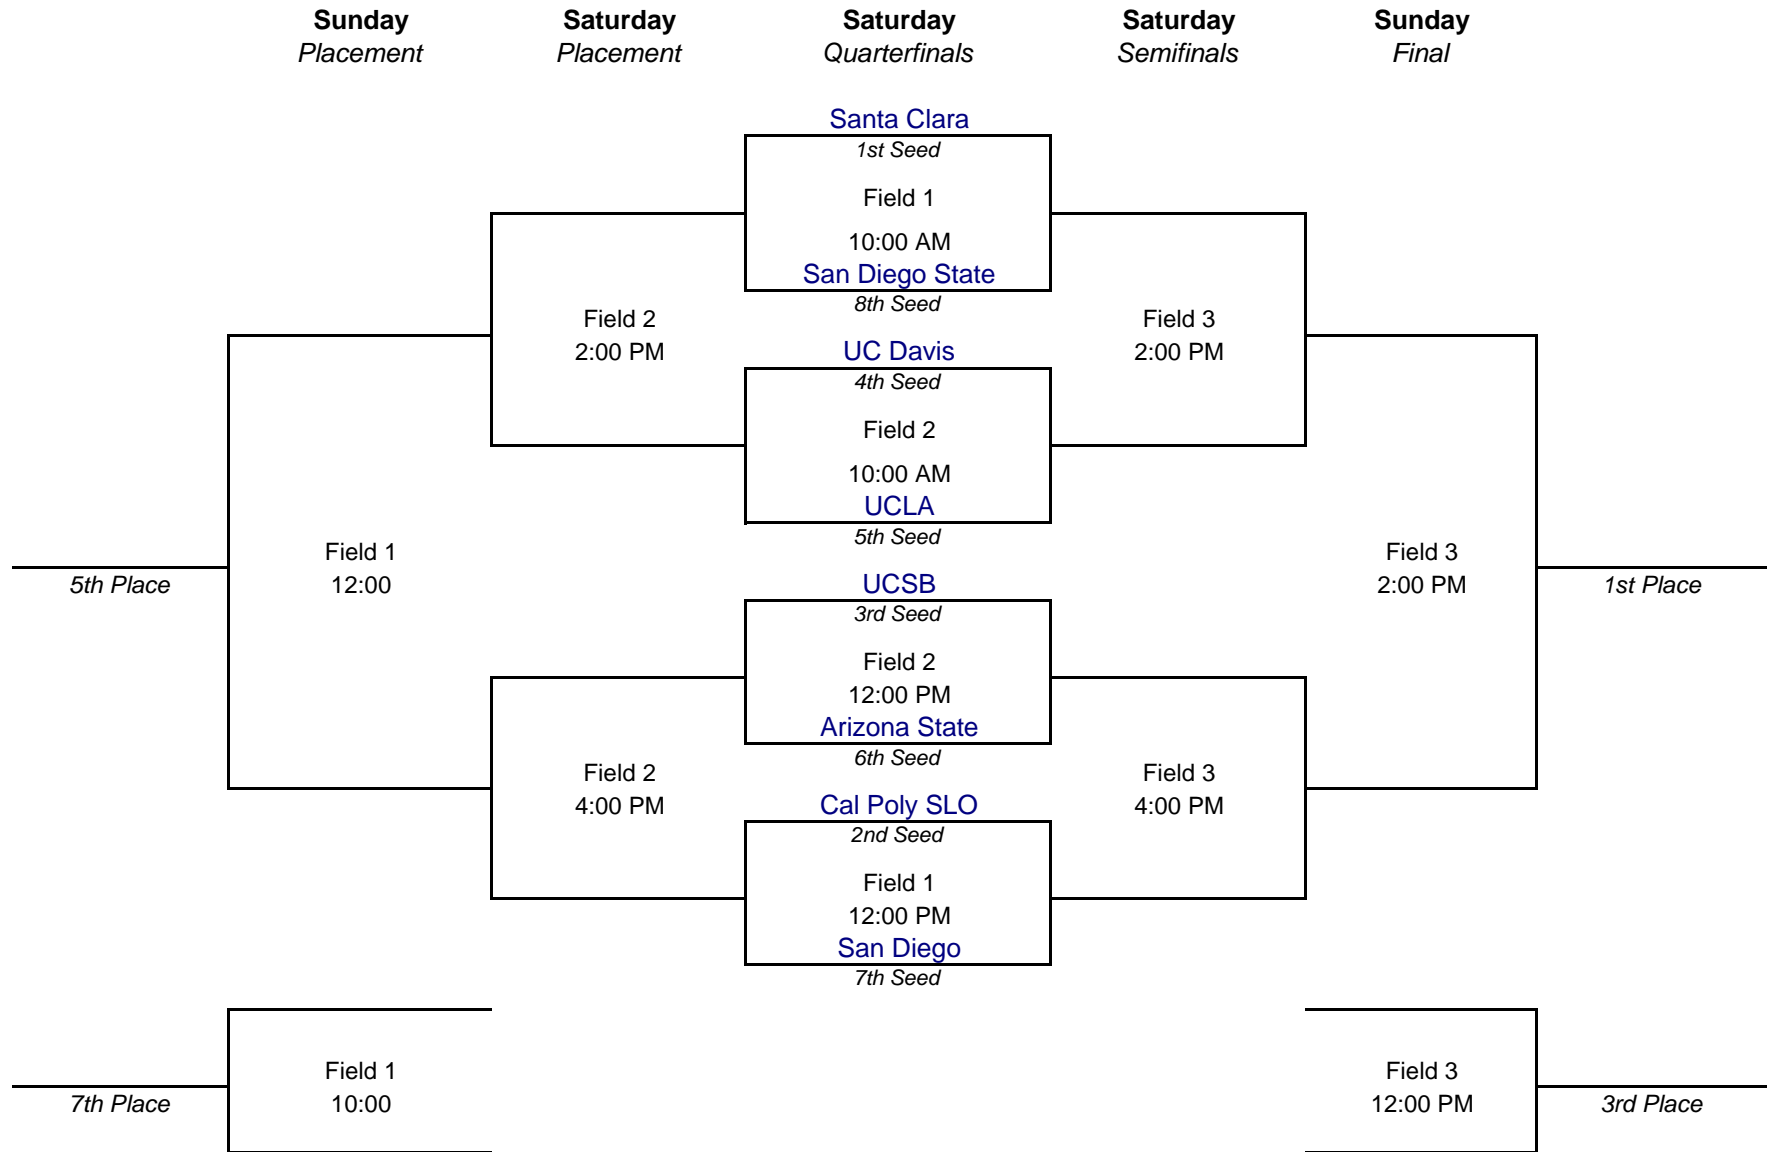

**Western Women's Lacrosse League Division One Championship
At UCLA April 17 - 18, 2010**